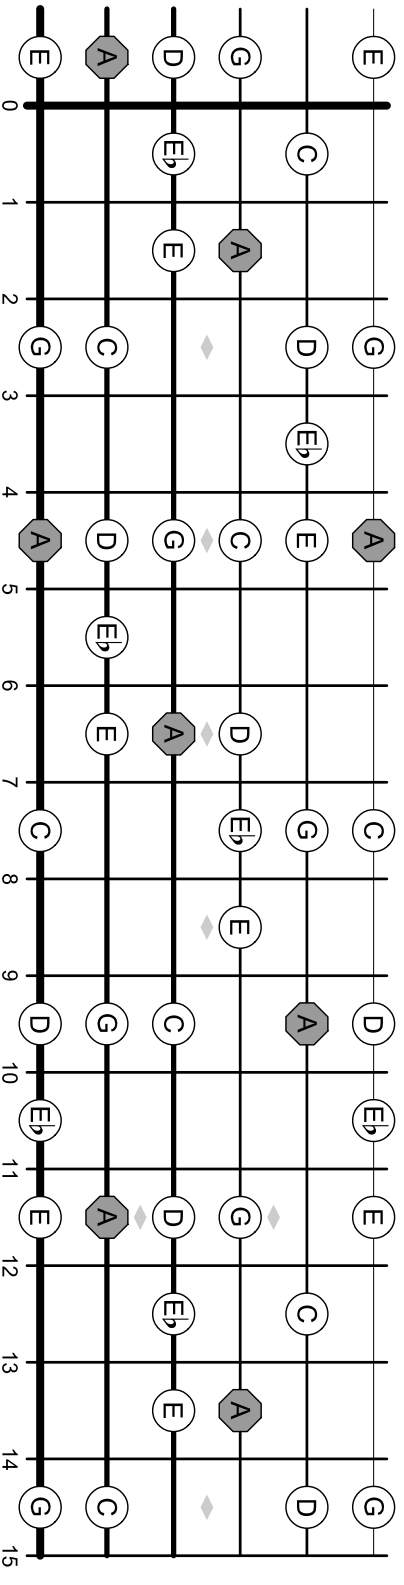

A minor blues scale

©2007 www.studybass.com

A minor blues notes: A, C, D, Eb, E, G
 A minor blues degrees: 1, b3, 4, b5, 5, b7