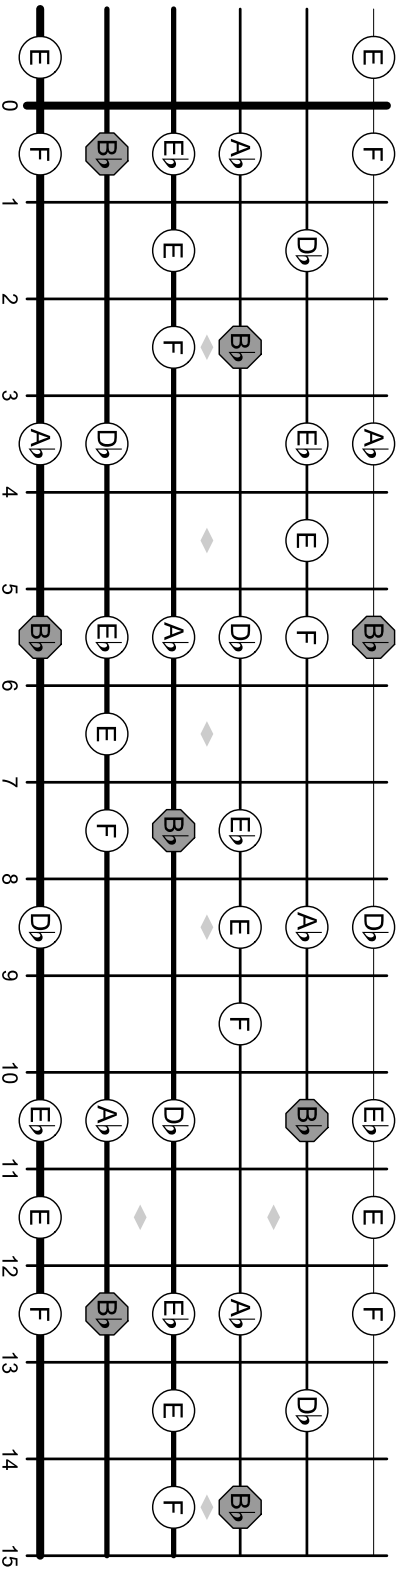

## Bb minor blues scale

©2007 www.studybass.com

Bb minor blues notes: Bb, Db, Eb, E, F, Ab  
 Bb minor blues degrees: 1, b3, 4, b5, 5, b7