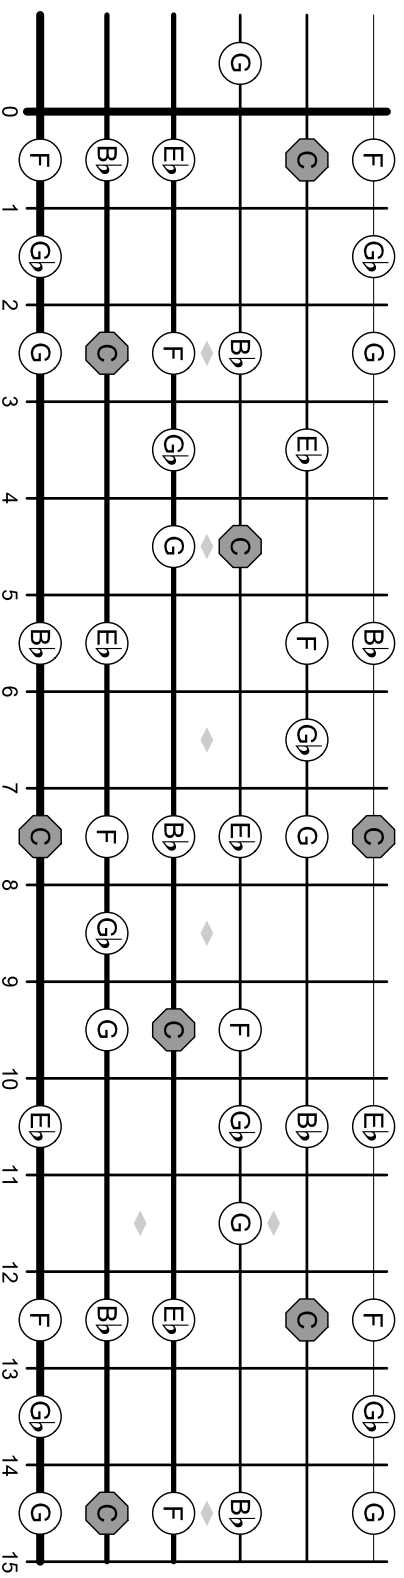

## C minor blues scale

©2007 www.studybass.com

C minor blues notes: C, Eb, F, Gb, G, Bb  
 C minor blues degrees: 1, b3, 4, b5, 5, b7