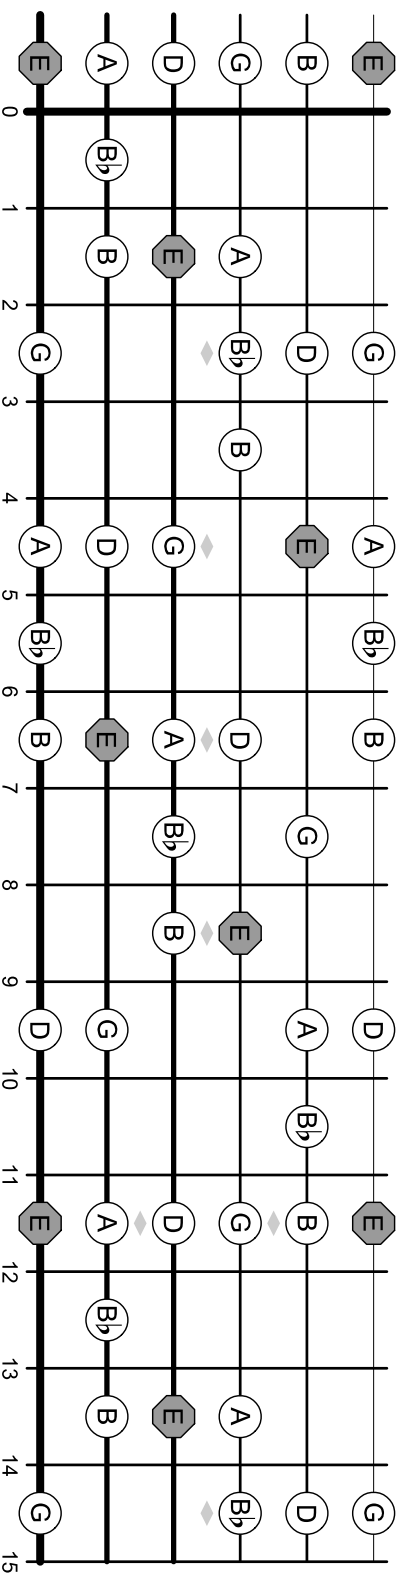

E minor blues scale

©2007 www.studybass.com

E minor blues notes: E, G, A, Bb, B, D
 E minor blues degrees: 1, b3, 4, b5, 5, b7