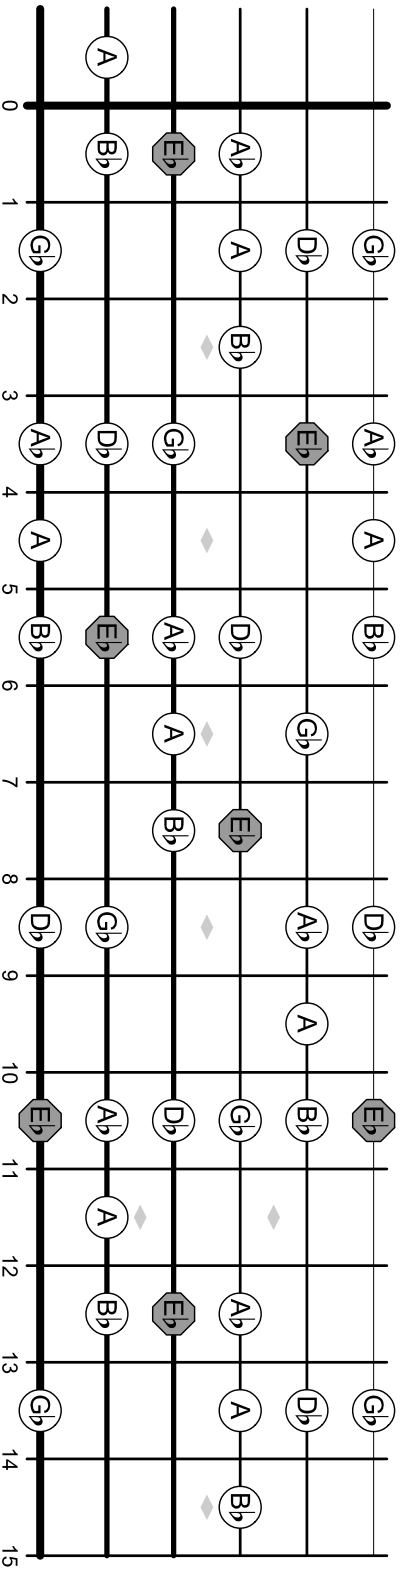

## Eb minor blues scale

©2007 www.studybass.com

Eb minor blues notes: Eb, Gb, Ab, A, Bb, Db  
 Eb minor blues degrees: 1, b3, 4, b5, 5, b7