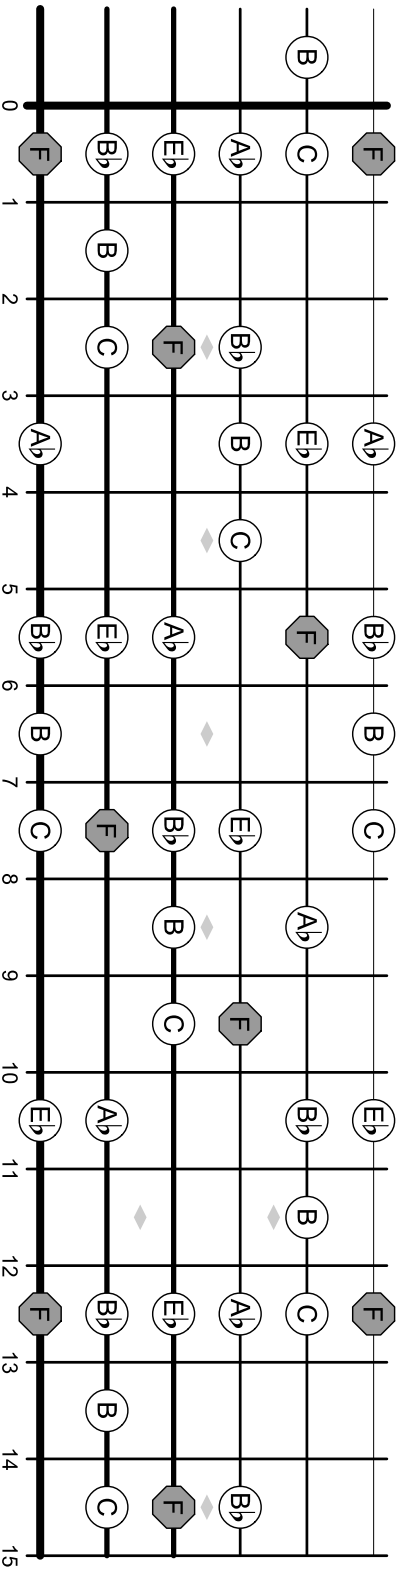

F minor blues scale

©2007 www.studybass.com

F minor blues notes: F, Ab, Bb, B, C, Eb
 F minor blues degrees: 1, b3, 4, b5, 5, b7