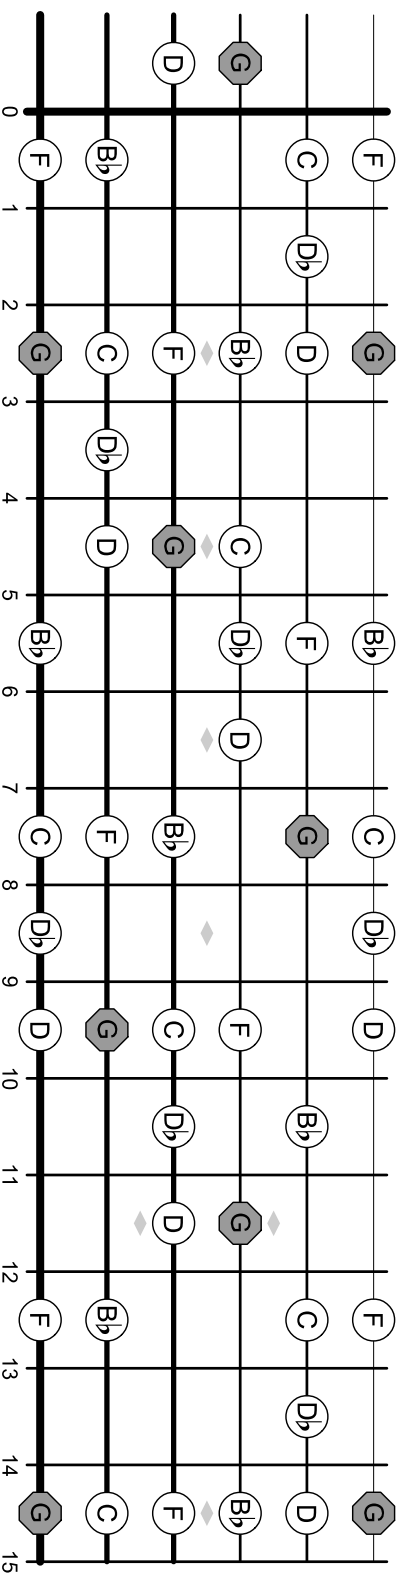

## G minor blues scale

©2007 www.studybass.com

G minor blues notes: G, B $\flat$ , C, D $\flat$ , D, F  
 G minor blues degrees: 1,  $\flat$ 3, 4,  $\flat$ 5, 5,  $\flat$ 7